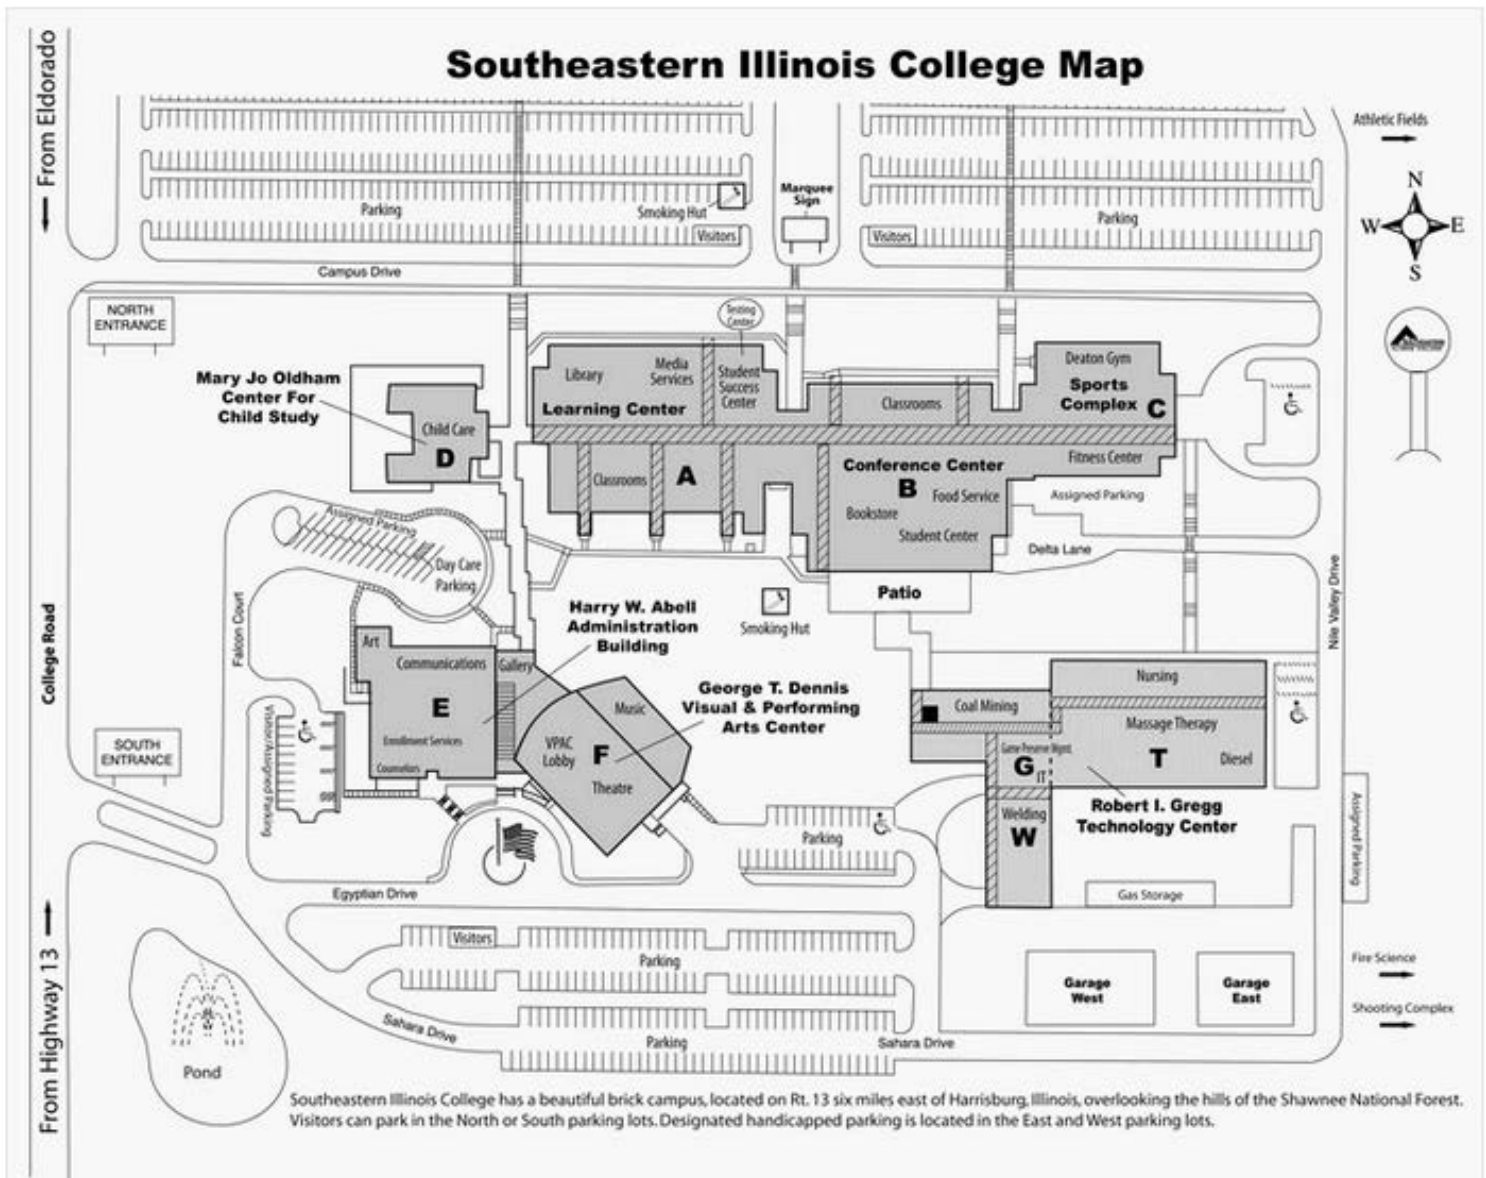

# Southeastern Illinois College Map

***Parking and building are on level ground. There are no steps.***

Meeting will be in G building. Members should enter the College from the South Entrance and follow the drive back to G building. There is a parking lot in front of the main building doors. Conference room is right when you enter building.